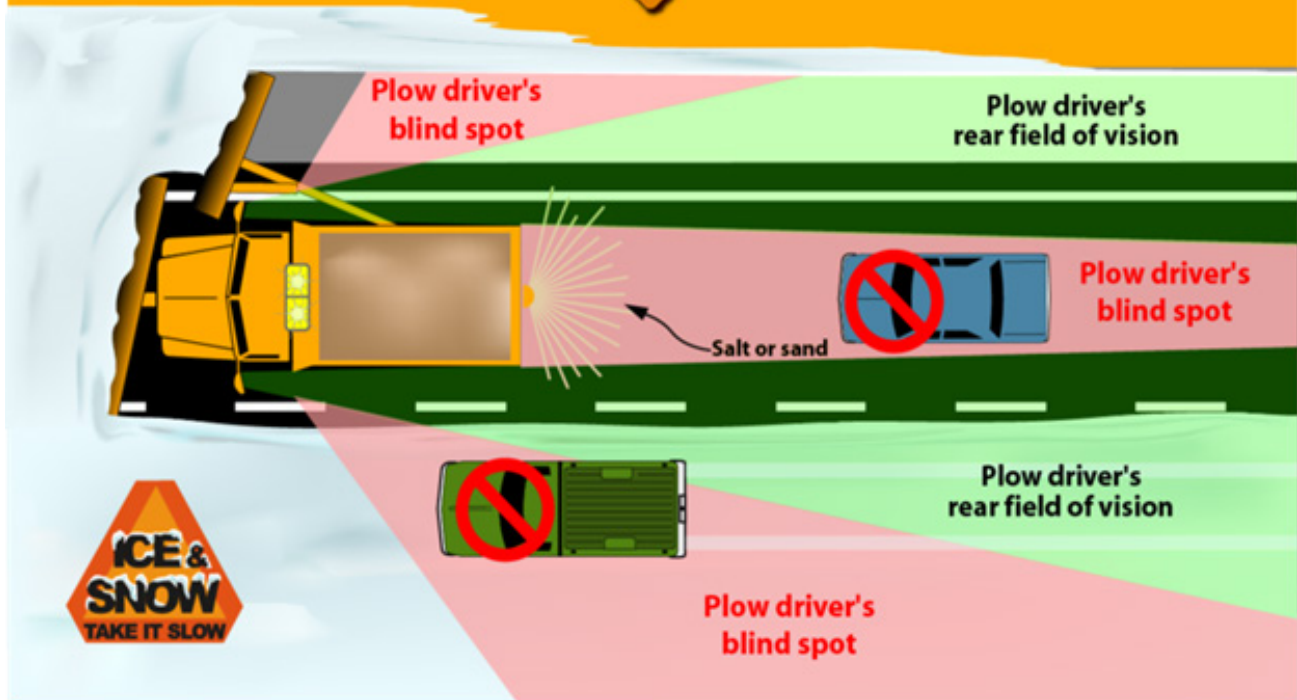

toirma.org

TOWNSHIP OFFICIALS OF ILLINOIS RISK MANAGEMENT ASSOCIATION

RISK REMINDER

Snowplow Caution

Use caution when approaching a snowplow.
Snowplows typically operate at 25-35 mph.

Never pass on the shoulder side of a plow.
Plows will move snow to the shoulders.

Don't assume plow drivers see you.
Their fields of vision are limited.

(Graphic used with permission from the Iowa DOT)

For more information, contact your Loss Control Consultant at (800) 252-5059, ext. 1387 or 1384.